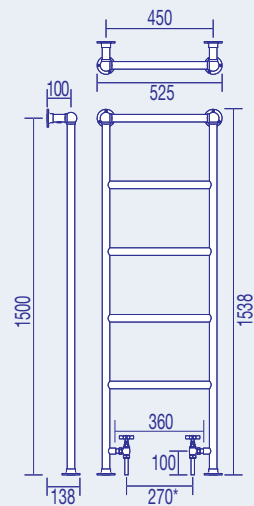

PORTHOLE MIRROR £425.
(535mm Dia.)
**PORTHOLE IN WALL
CABINET** £490

PORTHOLE CABINET £890.
PORTHOLE METAL SHELF £75.

SUSSEX MIRROR £390.
HEIGHT 770mm
WIDE 410mm

SURREY MIRROR £390.
(660mm Dia.)

Note: All Chadder hand cast metal products have an Antique Polished Finish (A.P.F) This finish may highlight casting marks/pin holes etc, these are characteristic of cast products and should not be deemed as faults.

CLASSIC BASIN - SAVOY FRAME

**Basins have no overflows*

SUSSEX LOW LEVEL TOILET

PORTHOLE MIRROR

SMALL SUSSEX BASIN

Specifications

Note: All dimensions are based on original specifications and are subject to change and variation. Please consult Chadder & Co for current specifications.

BATHS

All baths are made in England from Chadite™ composite technology.

BLENHEIM BATH WEIGHT 90kg

CHURCHILL BATH WEIGHT 90kg

CHARIOT BATH WEIGHT 85kg

WINDSOR BATH WEIGHT 85kg

HEATED TOWEL RAILS

BLENHEIM

STANDARD

**WINDSOR
(WALL MOUNTED)**

SURREY

** Subject to valves used*

Specifications

Note: All dimensions are based on original specifications and are subject to change and variation. Please consult Chadder & Co for current specifications.