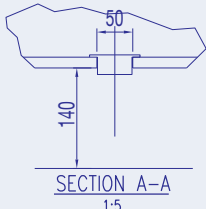

BLENHEIM BATH WEIGHT 90kg