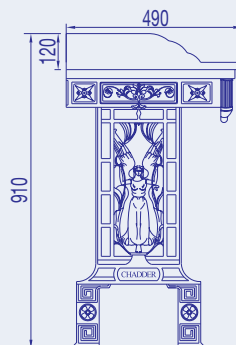

PORTHOLE MIRROR £425.
(535mm Dia.)
**PORTHOLE IN WALL
CABINET** £490

PORTHOLE CABINET £890.
PORTHOLE METAL SHELF £75.

SUSSEX MIRROR £390.
HEIGHT 770mm
WIDE 410mm

SURREY MIRROR £390.
(660mm Dia.)

Note: All Chadder hand cast metal products have an Antique Polished Finish (A.P.F) This finish may highlight casting marks/pin holes etc, these are characteristic of cast products and should not be deemed as faults.

Note: All dimensions are based on original specifications and are subject to change and variation. Please consult Chadder & Co for current specifications.

Specifications

BLENHEIM

BLENHEIM MIRROR

BLENHEIM CABINET