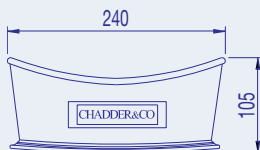

SMALL BATH HOLDER

Tel: (01342) 823243 Fax: (01342) 823097

www.chadder.com

Bathshield U.K. Ltd., Blenheim Studio, London Road, Forest Row, East Sussex, RH18 5EZ