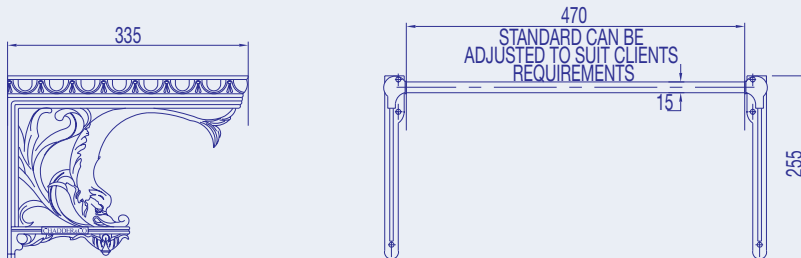

SMALL BATH HOLDER