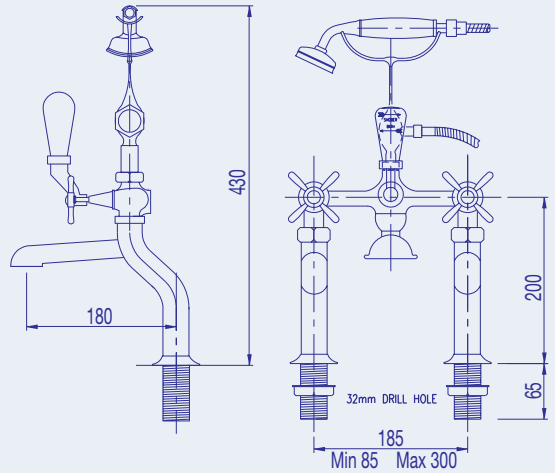

BATHS

All baths are made in England from Chadite™ composite technology.

BLENHEIM BATH WEIGHT 90kg

CHURCHILL BATH WEIGHT 90kg

CHARIOT BATH WEIGHT 85kg

WINDSOR BATH WEIGHT 85kg

HEATED TOWEL RAILS

BLENHEIM

STANDARD

**WINDSOR
(WALL MOUNTED)**

SURREY

** Subject to valves used*

Specifications

Note: All dimensions are based on original specifications and are subject to change and variation. Please consult Chadder & Co for current specifications.

TAPS & SHOWERS

BSM 101 WALL MIXER & BACKPLATE

BSM 100 DECK MIXER

THERMOSTATIC SHOWER

ACCESSORIES

TOILET ROLL HOLDER

SOAP HOLDER

TOWEL RAIL HOLDER