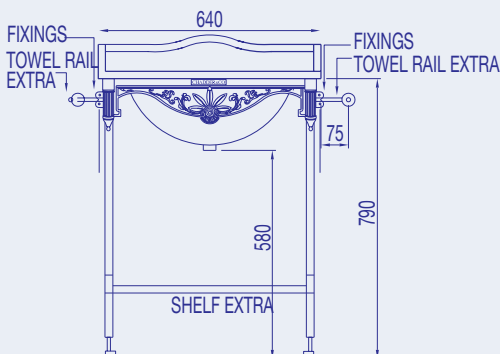

PORTHOLE MIRROR £425.
(535mm Dia.)
**PORTHOLE IN WALL
CABINET** £490

PORTHOLE CABINET £890.
PORTHOLE METAL SHELF £75.

SUSSEX MIRROR £390.
HEIGHT 770mm
WIDE 410mm

SURREY MIRROR £390.
(660mm Dia.)

Note: All Chadder hand cast metal products have an Antique Polished Finish (A.P.F) This finish may highlight casting marks/pin holes etc, these are characteristic of cast products and should not be deemed as faults.

Note: All dimensions are based on original specifications and are subject to change and variation. Please consult Chadder & Co for current specifications.

Specifications

BLENHEIM

BLENHEIM MIRROR

BLENHEIM CABINET