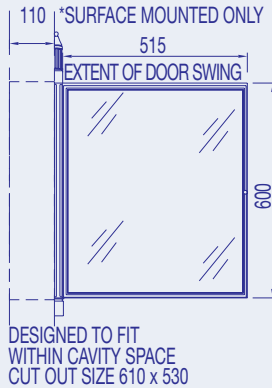

A11
SMALL POLISHED BATH
£155.

MIRRORS AND CABINETS

BLENHEIM MIRROR £490.
LARGE
790mm high x 600mm wide
SMALL
725mm high x 540mm wide

BLENHEIM IN WALL CABINET £890.
**(Glass shelves and wood wall insert
supplied by customer)*
BLENHEIM SURFACE MOUNTED CABINET
£1290.
**(Including glass shelves)*

PORTHOLE MIRROR £425.
(535mm Dia.)
**PORTHOLE IN WALL
CABINET** £490

PORTHOLE CABINET £890.
PORTHOLE METAL SHELF £75.

SUSSEX MIRROR £390.
HEIGHT 770mm
WIDE 410mm

SURREY MIRROR £390.
(660mm Dia.)

Note: All Chadder hand cast metal products have an Antique Polished Finish (A.P.F) This finish may highlight casting marks/pin holes etc, these are characteristic of cast products and should not be deemed as faults.

Note: All dimensions are based on original specifications and are subject to change and variation. Please consult Chadder & Co for current specifications.

Specifications

BLENHEIM

BLENHEIM MIRROR

BLENHEIM CABINET