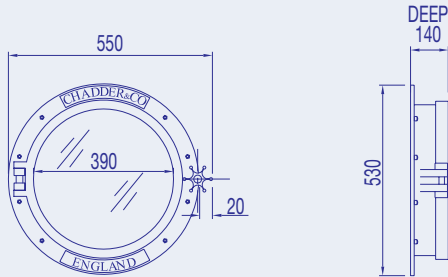

Note: All Chadder hand cast metal products have an Antique Polished Finish (A.P.F) This finish may highlight casting marks/pin holes etc, these are characteristic of cast products and should not be deemed as faults.

Specifications

Note: All dimensions are based on original specifications and are subject to change and variation. Please consult Chadder & Co for current specifications.

PORTHOLE CABINET