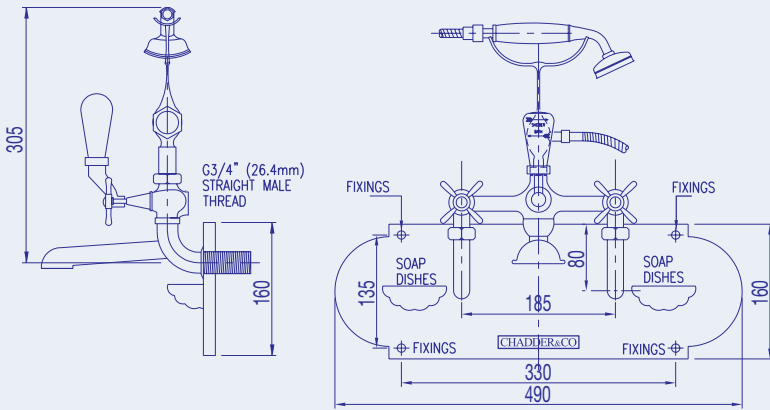

STANDARD

**WINDSOR
(WALL MOUNTED)**

SURREY

** Subject to valves used*

Specifications

Note: All dimensions are based on original specifications and are subject to change and variation. Please consult Chadder & Co for current specifications.

TAPS & SHOWERS

BSM 101 WALL MIXER & BACKPLATE

BSM 100 DECK MIXER

THERMOSTATIC SHOWER

ACCESSORIES

TOILET ROLL HOLDER

SOAP HOLDER

TOWEL RAIL HOLDER