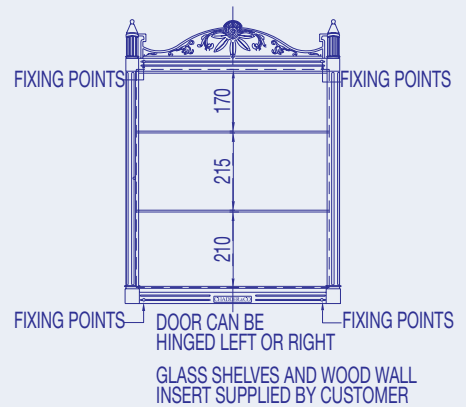

PORTHOLE MIRROR £425.
(535mm Dia.)
**PORTHOLE IN WALL
CABINET** £490

PORTHOLE CABINET £890.
PORTHOLE METAL SHELF £75.

SUSSEX MIRROR £390.
HEIGHT 770mm
WIDE 410mm

SURREY MIRROR £390.
(660mm Dia.)

Note: All Chadder hand cast metal products have an Antique Polished Finish (A.P.F) This finish may highlight casting marks/pin holes etc, these are characteristic of cast products and should not be deemed as faults.

Note: All dimensions are based on original specifications and are subject to change and variation. Please consult Chadder & Co for current specifications.

Specifications

BLENHEIM

BLENHEIM MIRROR

BLENHEIM CABINET