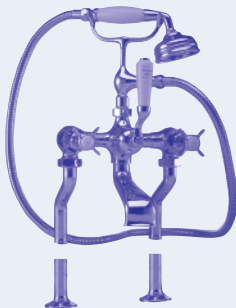

Prices do not include V.A.T.

TAPS & SHOWERS

BSM 100
BATH SHOWER
MIXER
£690.

C 220

BASIN/BIDET MONOMIXER £320.

BSM 101

WALL MOUNTED BATH SHOWER MIXER £650.

C 230
BASIN TAPS
£210.

C 235
BATH TAPS
£295.

WALL BACK PLATE & SOAP DISHES £690.

WALL BACK PLATE
& MOLTON BROWN HOLDER £690.

C 240
3 HOLE BASIN MIXER
£375.

SUSSEX GLASS PANELS

1000mm GLASS PANEL £675.

1100mm GLASS PANEL £725.

1200mm GLASS PANEL £775.

FOR LARGER PANELS CALL OFFICE

LONG BRACING BAR (Adjustable) £175.

BSM 103
BATH SHOWER MIXER
ON STANDPIPES
£990.

SUSSEX SHOWER DOOR

1200mm CENTRAL DOOR £1195.

1160-1196mm

SUSSEX SLIM TRAYS & WASTES

900x900mm £330.