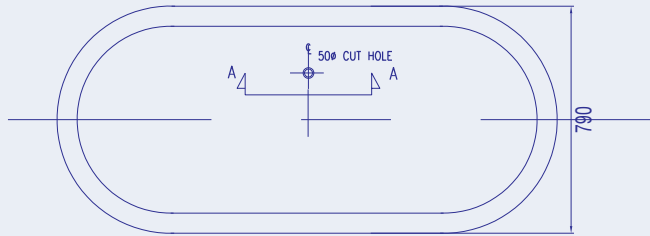

BATHS

All baths are made in England from Chadite™ composite technology.

BLENHEIM BATH WEIGHT 90kg

CHURCHILL BATH WEIGHT 90kg

CHARIOT BATH WEIGHT 85kg

WINDSOR BATH WEIGHT 85kg

HEATED TOWEL RAILS

BLENHEIM