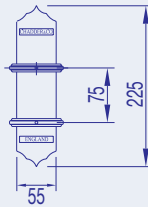

TAPS & SHOWERS

BSM 101 WALL MIXER & BACKPLATE

BSM 100 DECK MIXER

THERMOSTATIC SHOWER

ACCESSORIES

TOILET ROLL HOLDER

SOAP HOLDER

TOWEL RAIL HOLDER