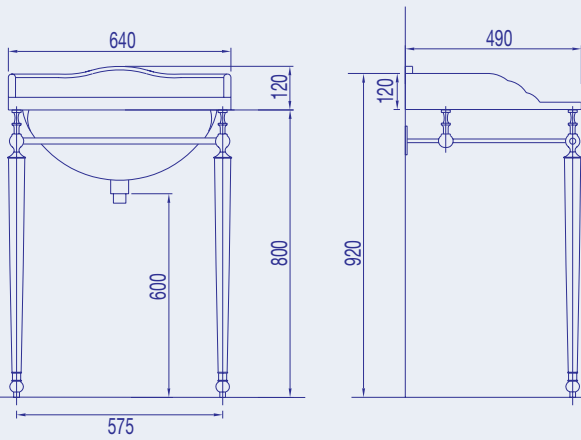

CLASSIC BASIN - SAVOY FRAME