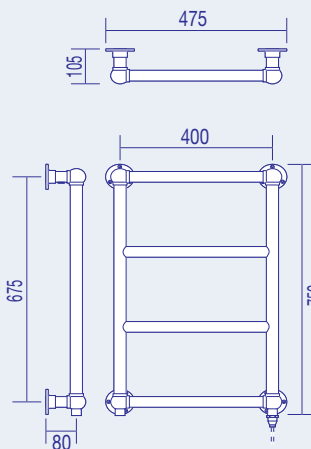

BATHS

All baths are made in England from Chadite™ composite technology.

BLENHEIM BATH WEIGHT 90kg

CHURCHILL BATH WEIGHT 90kg

CHARIOT BATH WEIGHT 85kg

WINDSOR BATH WEIGHT 85kg

HEATED TOWEL RAILS

BLENHEIM

STANDARD

**WINDSOR
(WALL MOUNTED)**

SURREY

** Subject to valves used*

Specifications

Note: All dimensions are based on original specifications and are subject to change and variation. Please consult Chadder & Co for current specifications.