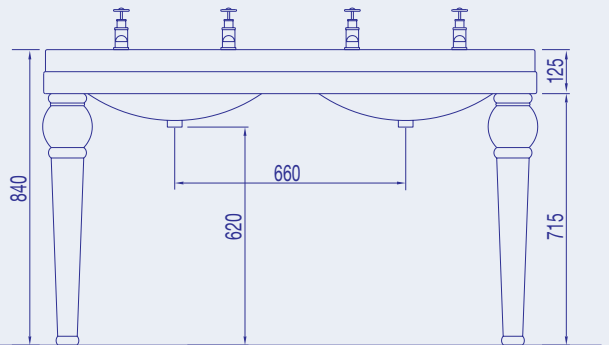

CLASSIC BASIN - SAVOY FRAME

**Basins have no overflows*

SUSSEX LOW LEVEL TOILET

PORTHOLE MIRROR

SMALL SUSSEX BASIN

Specifications

Note: All dimensions are based on original specifications and are subject to change and variation. Please consult Chadder & Co for current specifications.