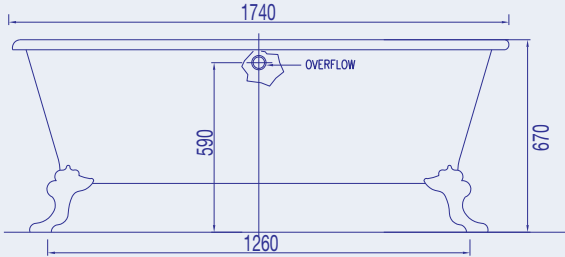

Specifications

Note: All dimensions are based on original specifications and are subject to change and variation. Please consult Chadder & Co for current specifications.

BATHS

All baths are made in England from Chadite™ composite technology.