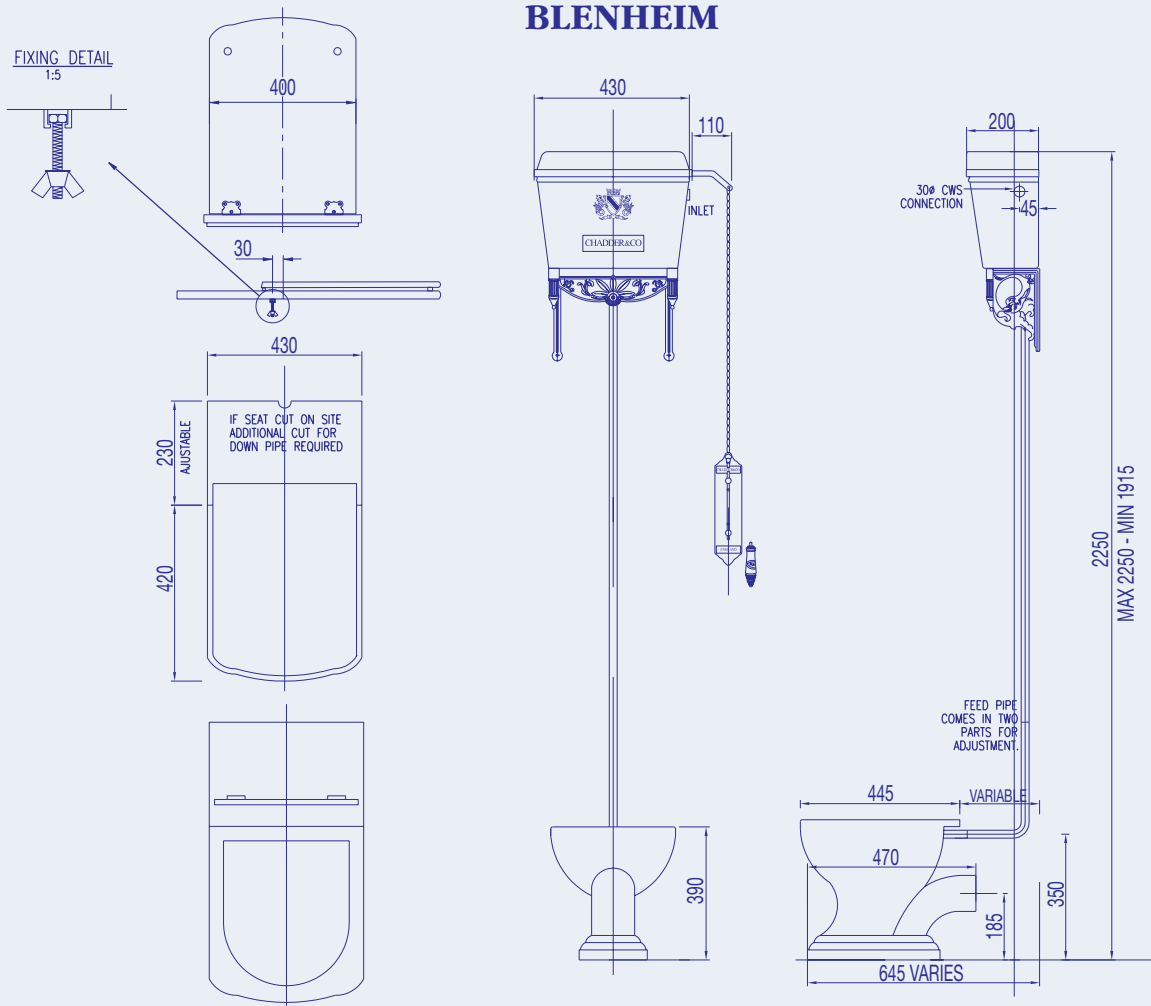

PORTHOLE MIRROR £425.
(535mm Dia.)
**PORTHOLE IN WALL
CABINET** £490

PORTHOLE CABINET £890.
PORTHOLE METAL SHELF £75.

SUSSEX MIRROR £390.
HEIGHT 770mm
WIDE 410mm

SURREY MIRROR £390.
(660mm Dia.)

Note: All Chadder hand cast metal products have an Antique Polished Finish (A.P.F) This finish may highlight casting marks/pin holes etc, these are characteristic of cast products and should not be deemed as faults.

Note: All dimensions are based on original specifications and are subject to change and variation. Please consult Chadder & Co for current specifications.

Specifications

BLENHEIM

BLENHEIM MIRROR

BLENHEIM CABINET