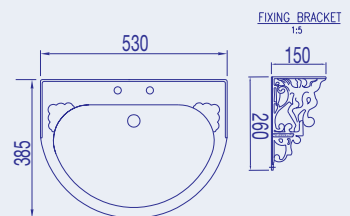

CLASSIC BASIN - SAVOY FRAME

**Basins have no overflows*

SUSSEX LOW LEVEL TOILET

PORTHOLE MIRROR

SMALL SUSSEX BASIN

Specifications

Note: All dimensions are based on original specifications and are subject to change and variation. Please consult Chadder & Co for current specifications.