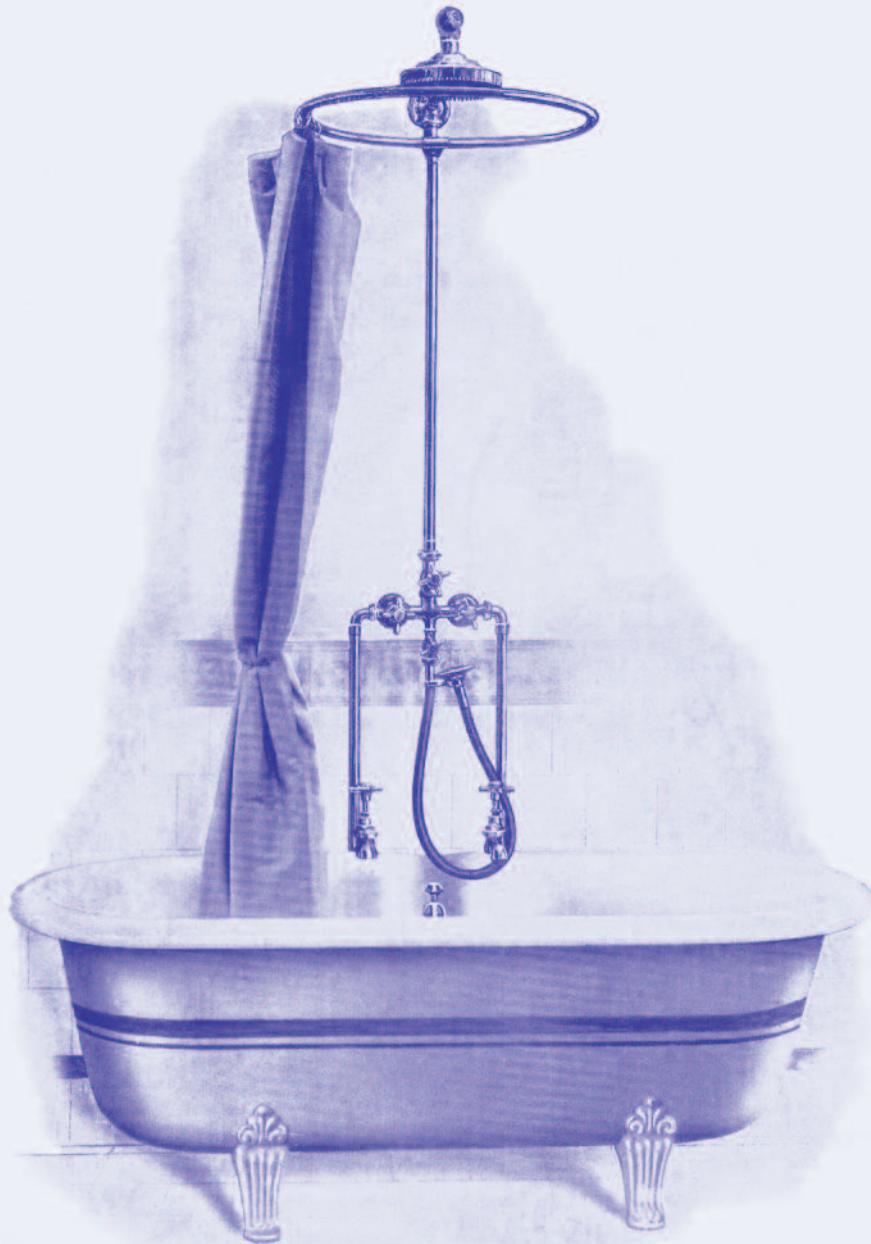

BY APPOINTMENT TO HER MAJESTY THE QUEEN
BATHROOM REFURBISHMENT
BATH SHIELD UK LTD. T/A CHADDER AND CO.
SUSSEX

CHADDER & CO.

Trade Price List 2009

Tel: (01342) 823243 Fax: (01342) 823097

www.chadder.com

Bathshield U.K. Ltd., Blenheim Studio, London Road, Forest Row, East Sussex, RH18 5EZ