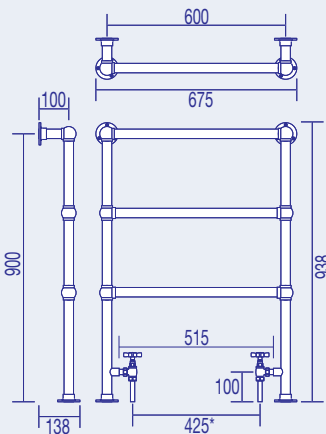

BATHS

All baths are made in England from Chadite™ composite technology.

BLENHEIM BATH WEIGHT 90kg

CHURCHILL BATH WEIGHT 90kg

CHARIOT BATH WEIGHT 85kg

WINDSOR BATH WEIGHT 85kg

HEATED TOWEL RAILS

BLENHEIM

STANDARD

**WINDSOR
(WALL MOUNTED)**

SURREY

** Subject to valves used*

Specifications

Note: All dimensions are based on original specifications and are subject to change and variation. Please consult Chadder & Co for current specifications.