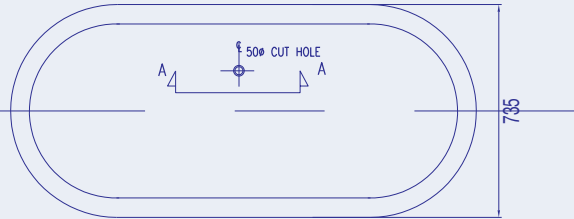

BATHS

All baths are made in England from Chadite™ composite technology.

BLENHEIM BATH WEIGHT 90kg

CHURCHILL BATH WEIGHT 90kg

CHARIOT BATH WEIGHT 85kg

WINDSOR BATH WEIGHT 85kg

HEATED TOWEL RAILS

BLENHEIM