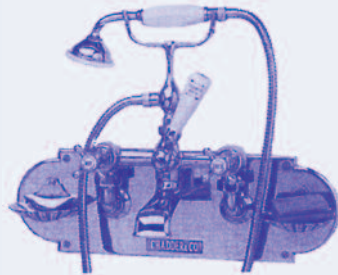

WALL BACK PLATE & SOAP DISHES £690.

WALL BACK PLATE
& MOLTON BROWN HOLDER £690.