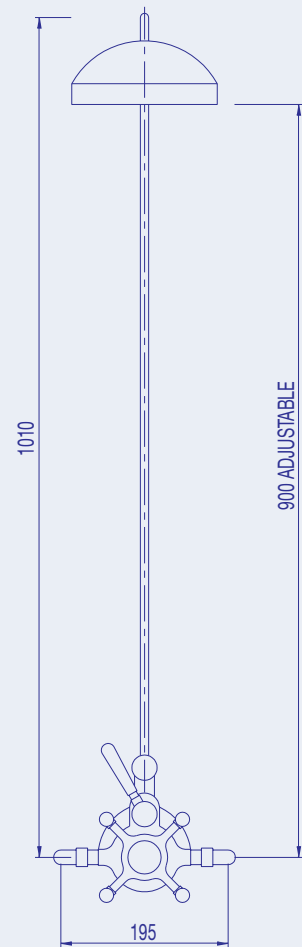

Tel: (01342) 823243 Fax: (01342) 823097

www.chadder.com

Bathshield U.K. Ltd., Blenheim Studio, London Road, Forest Row, East Sussex, RH18 5EZ