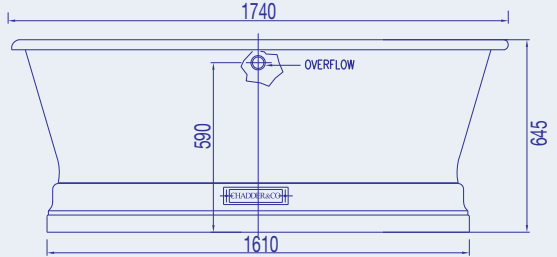

BATHS

All baths are made in England from Chadite™ composite technology.

BLENHEIM BATH WEIGHT 90kg

CHURCHILL BATH WEIGHT 90kg

CHARIOT BATH WEIGHT 85kg

WINDSOR BATH WEIGHT 85kg

HEATED TOWEL RAILS

BLENHEIM