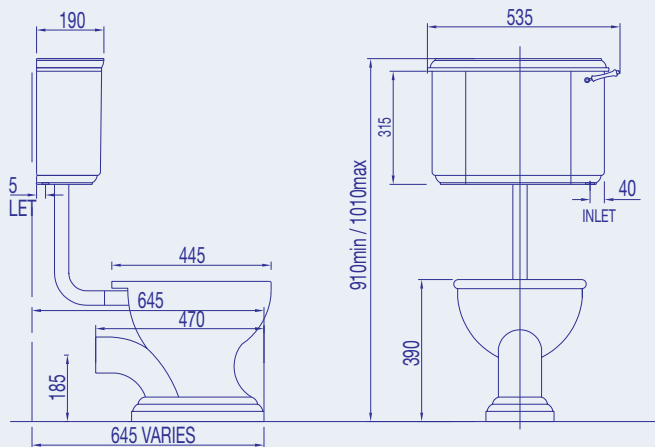

Specifications

Note: All dimensions are based on original specifications and are subject to change and variation. Please consult Chadder & Co for current specifications.

PORTHOLE CABINET

WINDSOR DOUBLE BASIN - CHADITE™

CLASSIC BASIN - SAVOY FRAME

**Basins have no overflows*

SUSSEX LOW LEVEL TOILET

PORTHOLE MIRROR

SMALL SUSSEX BASIN

Specifications

Note: All dimensions are based on original specifications and are subject to change and variation. Please consult Chadder & Co for current specifications.