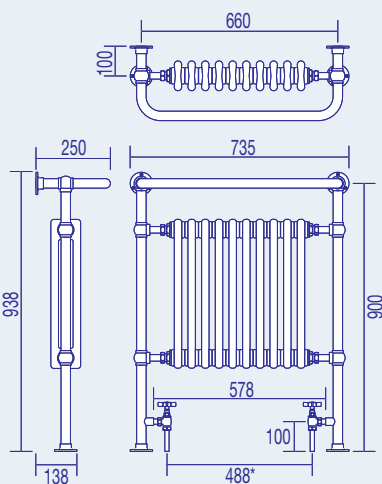

BATHS

All baths are made in England from Chadite™ composite technology.

BLENHEIM BATH WEIGHT 90kg

CHURCHILL BATH WEIGHT 90kg

CHARIOT BATH WEIGHT 85kg

WINDSOR BATH WEIGHT 85kg

HEATED TOWEL RAILS

BLENHEIM

STANDARD

**WINDSOR
(WALL MOUNTED)**

SURREY

** Subject to valves used*

Specifications

Note: All dimensions are based on original specifications and are subject to change and variation. Please consult Chadder & Co for current specifications.