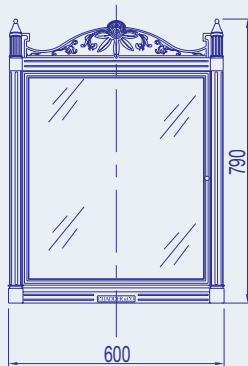

BLENHEIM MIRROR