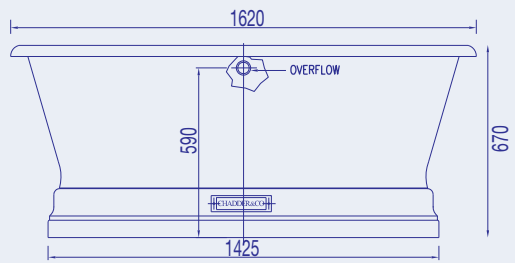

BATHS

All baths are made in England from Chadite™ composite technology.

BLENHEIM BATH WEIGHT 90kg

CHURCHILL BATH WEIGHT 90kg

CHARIOT BATH WEIGHT 85kg

WINDSOR BATH WEIGHT 85kg

HEATED TOWEL RAILS

BLENHEIM