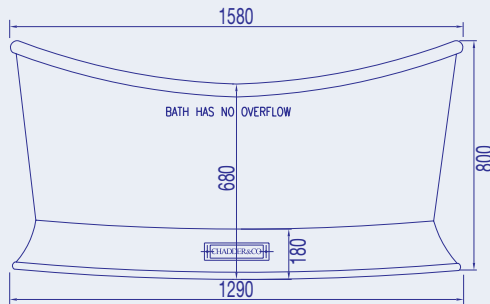

CLASSIC BASIN - SAVOY FRAME

**Basins have no overflows*

SUSSEX LOW LEVEL TOILET

PORTHOLE MIRROR

SMALL SUSSEX BASIN

Specifications

Note: All dimensions are based on original specifications and are subject to change and variation. Please consult Chadder & Co for current specifications.

BATHS

All baths are made in England from Chadite™ composite technology.

BLENHEIM BATH WEIGHT 90kg

CHURCHILL BATH WEIGHT 90kg

CHARIOT BATH WEIGHT 85kg

WINDSOR BATH WEIGHT 85kg

HEATED TOWEL RAILS

BLENHEIM