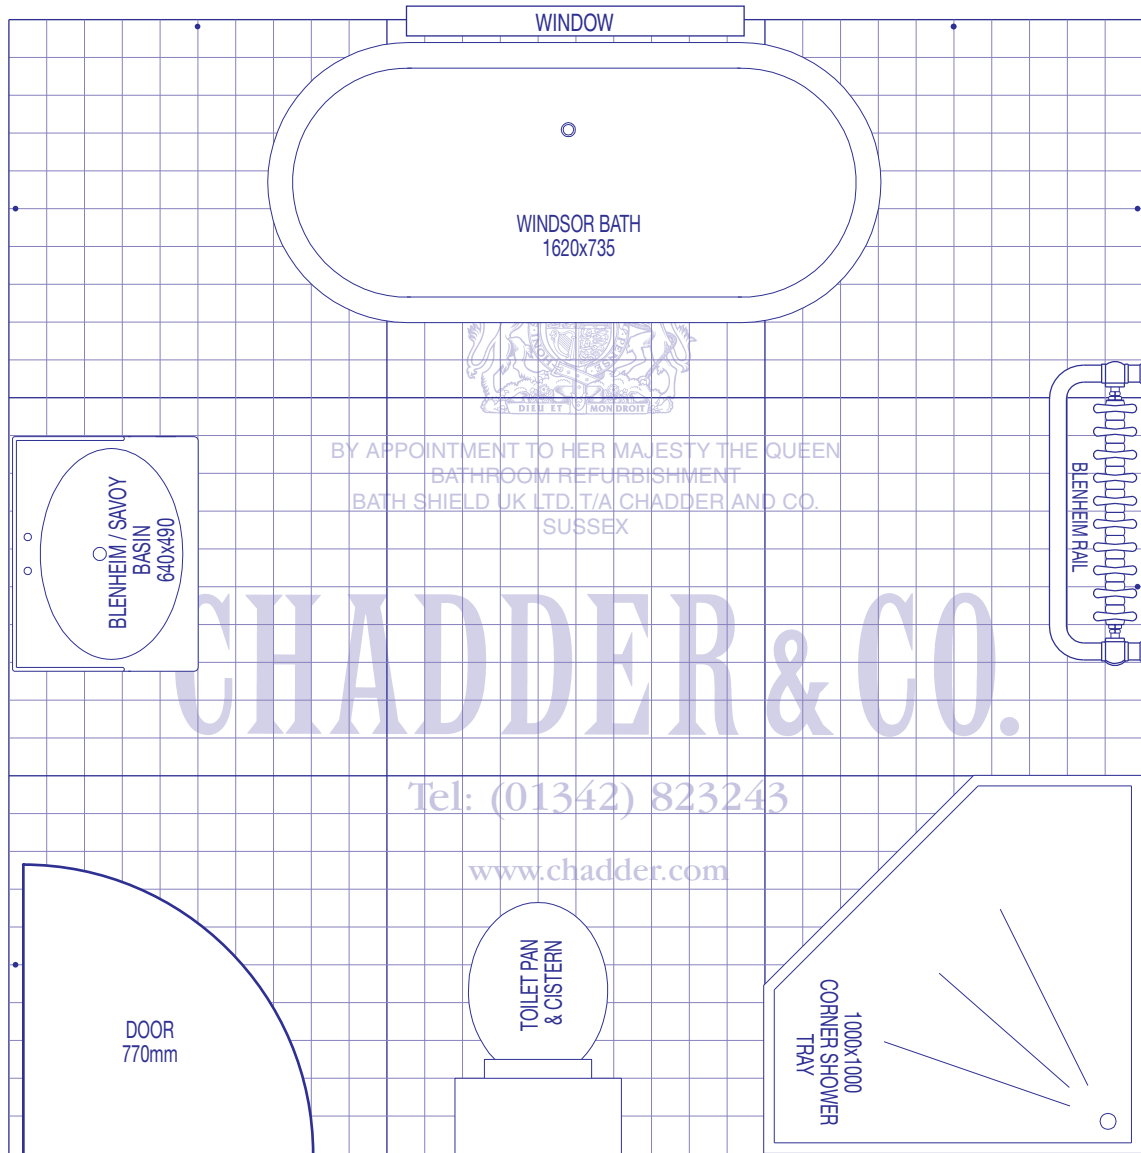

BY APPOINTMENT TO HER MAJESTY THE QUEEN
 BATHROOM REFURBISHMENT
 BATH SHIELD UK LTD. T/A CHADDER AND CO.
 SUSSEX

CHADDER & CO.

Bathroom Planner 1:20 Scale

Tel: (01342) 823243 Fax: (01342) 823097

www.chadder.com

Tel: (01342) 823243

www.chadder.com

**All dimensions are subject to change and variation.*

SCALE 1:20

BY APPOINTMENT TO HER MAJESTY THE QUEEN
BATHROOM REFURBISHMENT
BATH SHIELD UK LTD/T/A CHADDER AND CO.
SUSSEX