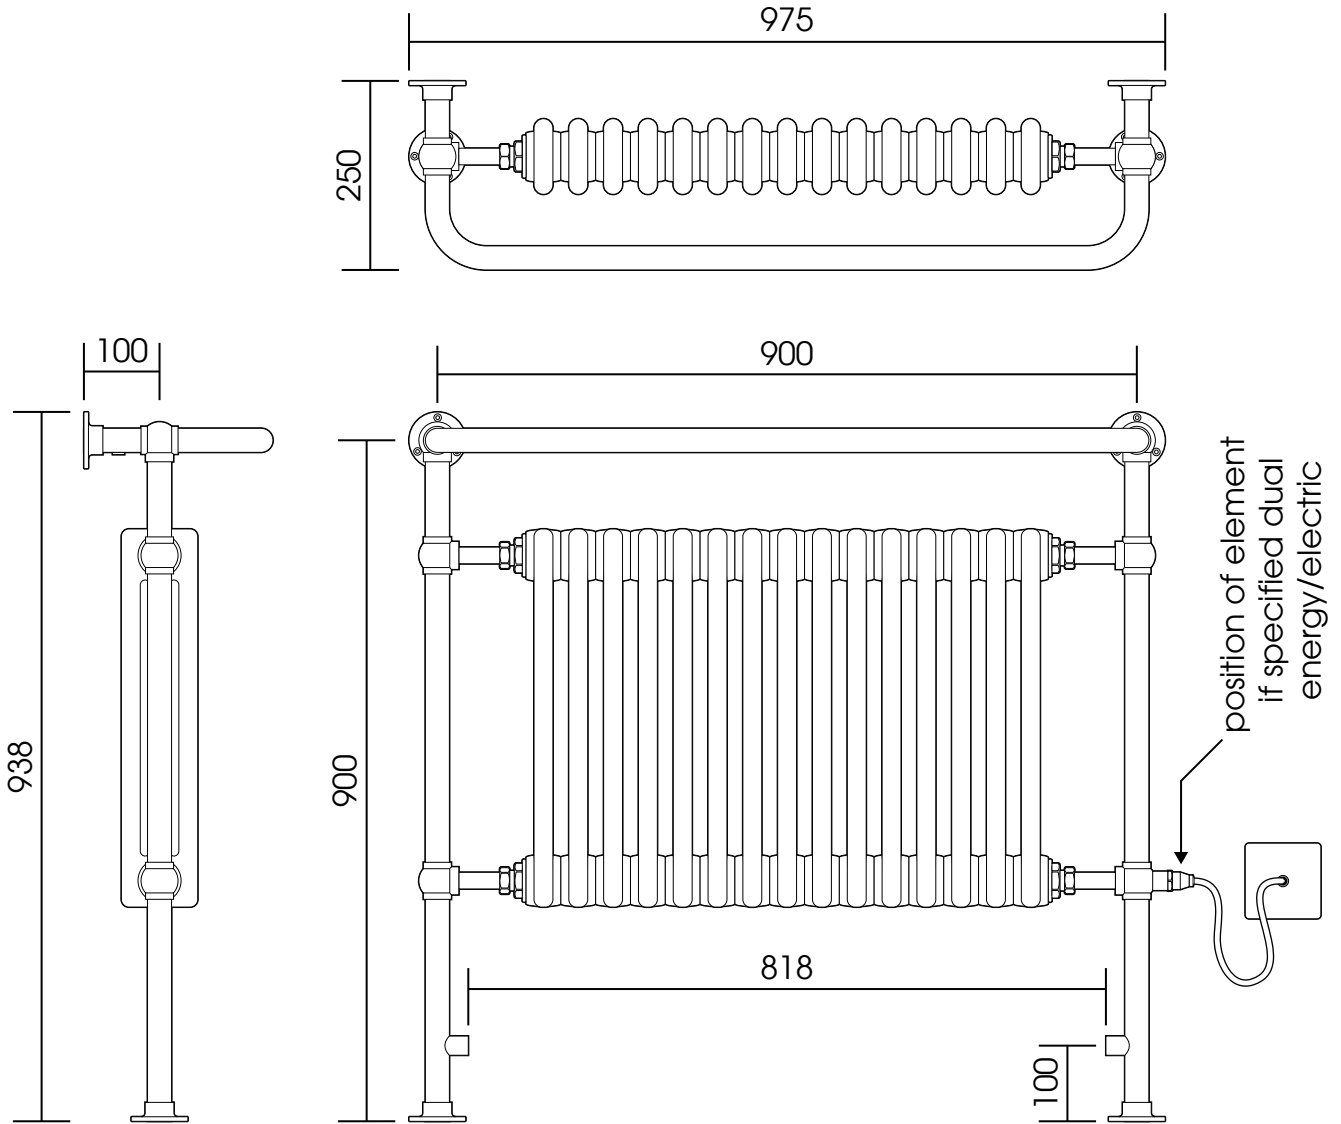

Blenheim 975

Height: 938
Width: 975
Depth: 250

Tube Ø: 31.8mm
Output @50°CΔT: 930 W
Elec. element if specified: 500 W

CHADDER & CO.

Blenheim Studio, London Road
Forest Row, East Sussex RH18 5EZ
Tel: (0) 1342 823097 Fax: (0)1342 823097
www.chadder.com

DIMENSIONS ARE IN MILLIMETERS

MATERIAL: Manufactured from ISO/CEN CuZn30As (BS CZ126) brass tube

SCALE: 1:10