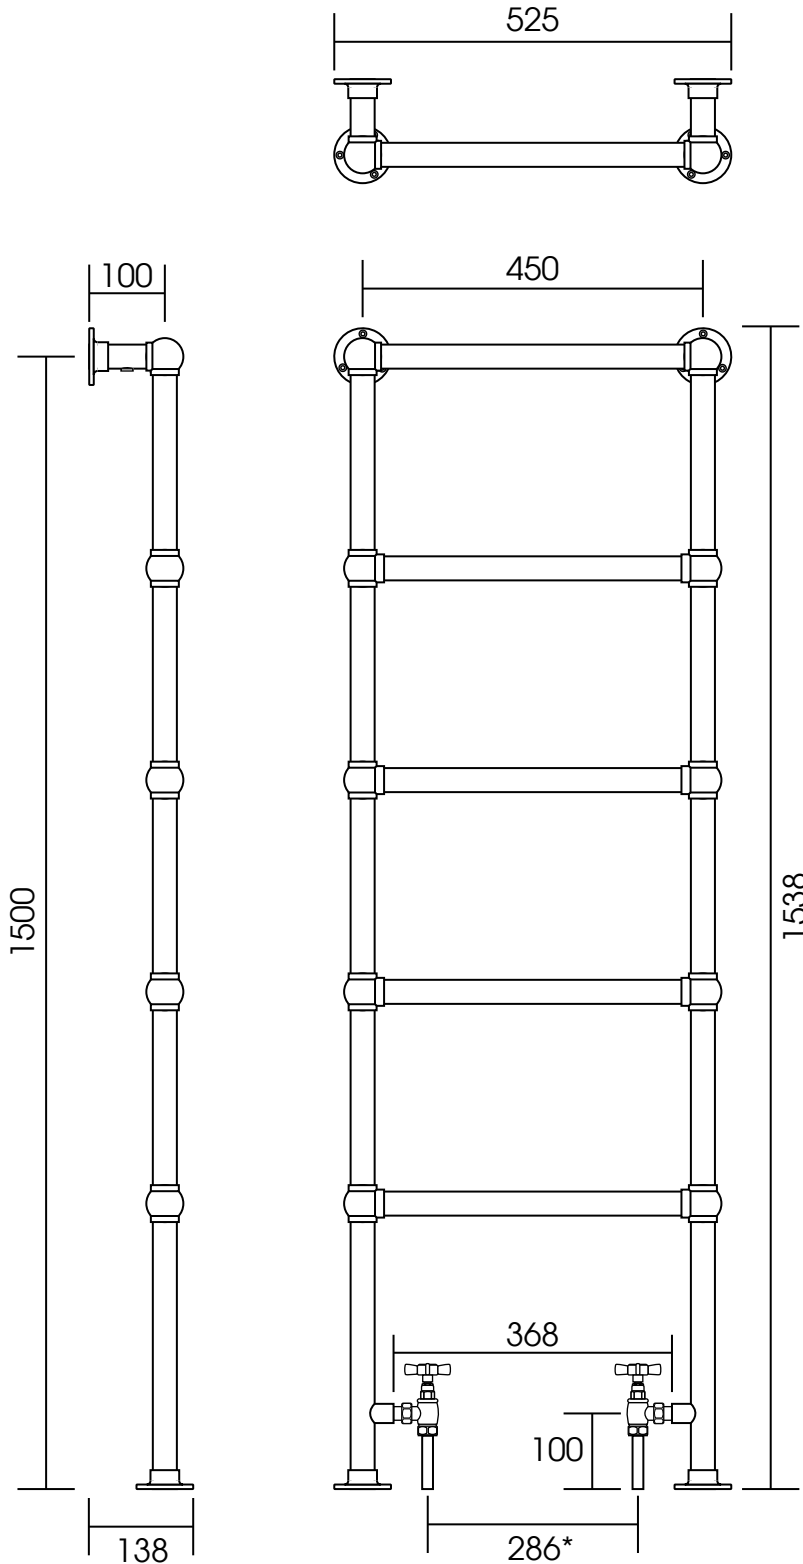

Surrey 1538 FB

Height: 1538
Width: 525
Depth: 138

Tube Ø: 31.8mm
Output @50°CΔT: 292 W
Elec. element if specified: N/A

*Approximate dimension-see relevant valve drawing for details.

CHADDER & CO.

Blenheim Studio, London Road
Forest Row, East Sussex RH18 5EZ
Tel: (0) 1342 823097 Fax: (0)1342 823097
www.chadder.com

DIMENSIONS ARE IN MILLIMETERS

MATERIAL: Manufactured from ISO/CEN CuZn30As (BS CZ126) brass tube

SCALE: 1:10