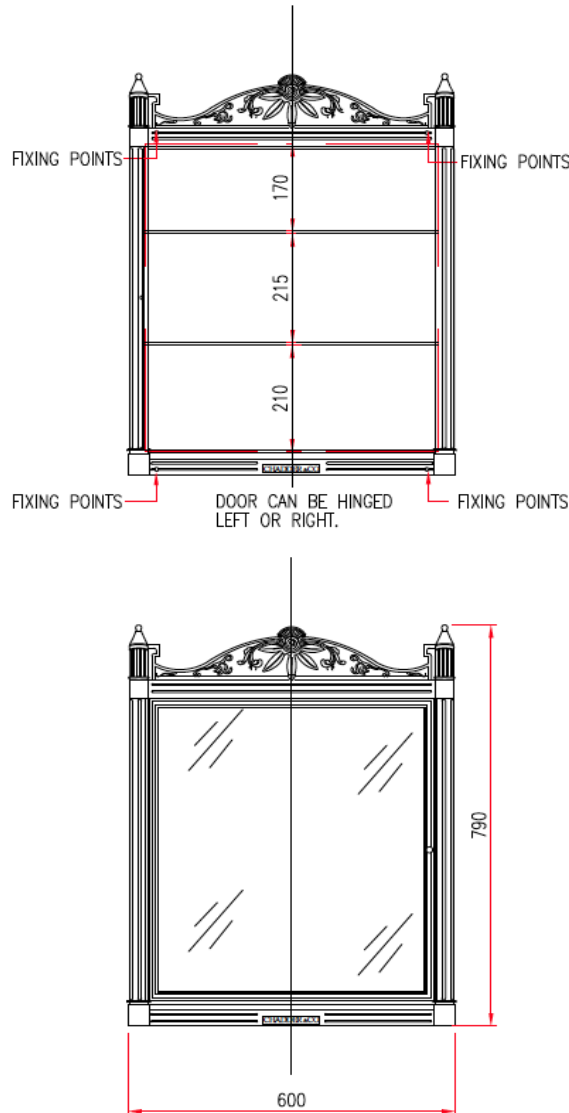

**PRODUCT**

**BLLENHEIM " IN WALL " MIRROR CABINET**

**FINISHES**

POLISHED METAL  
CUSTOM FINISHES ROYAL GOLD

**Details**

*© 2012 Chadder and Co. All rights Resvered, dimensions subject to alteration and Change*

\* Note all dimensions and notes are for guidance only, always have the physical Item on site before plumbing

**Notes**

CAST METAL " IN WALL CABINET , CUSTOMER TO MAKE WALL CUT OUT AND SUPPLY GLASS SHELVES AND F  
DOOR BACK IN MAHOGANY FINISH / CLEAR GLASS IS AVAILABLE