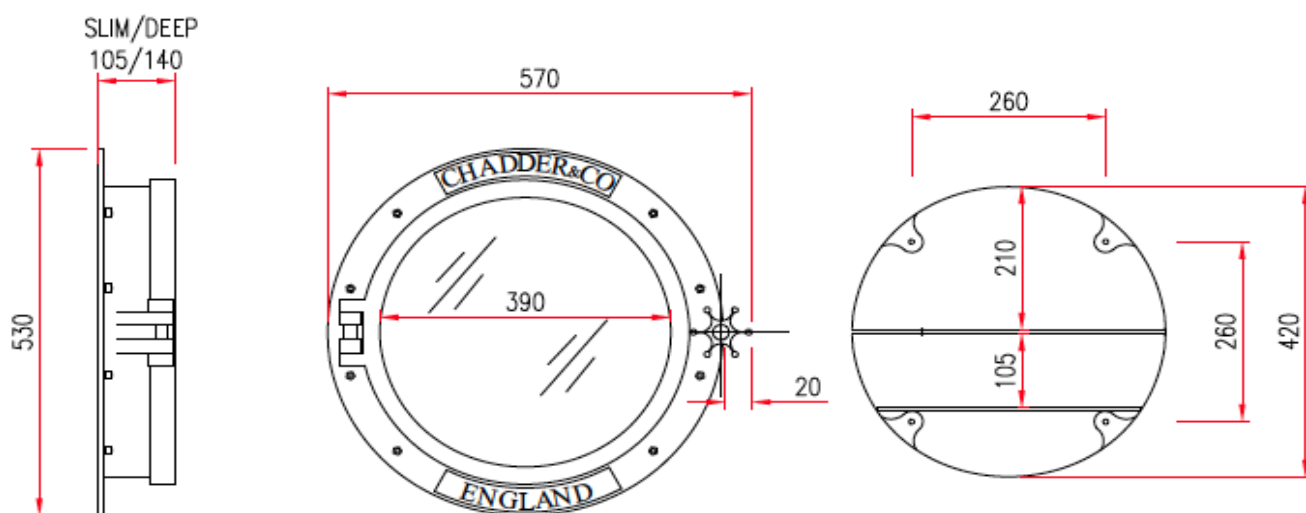

Details

©

Notes

CAST METAL PORTHOLE CABINET DOOR HINGE ALWAYS ON LEFT
LOWER METAL SHELF OPTION