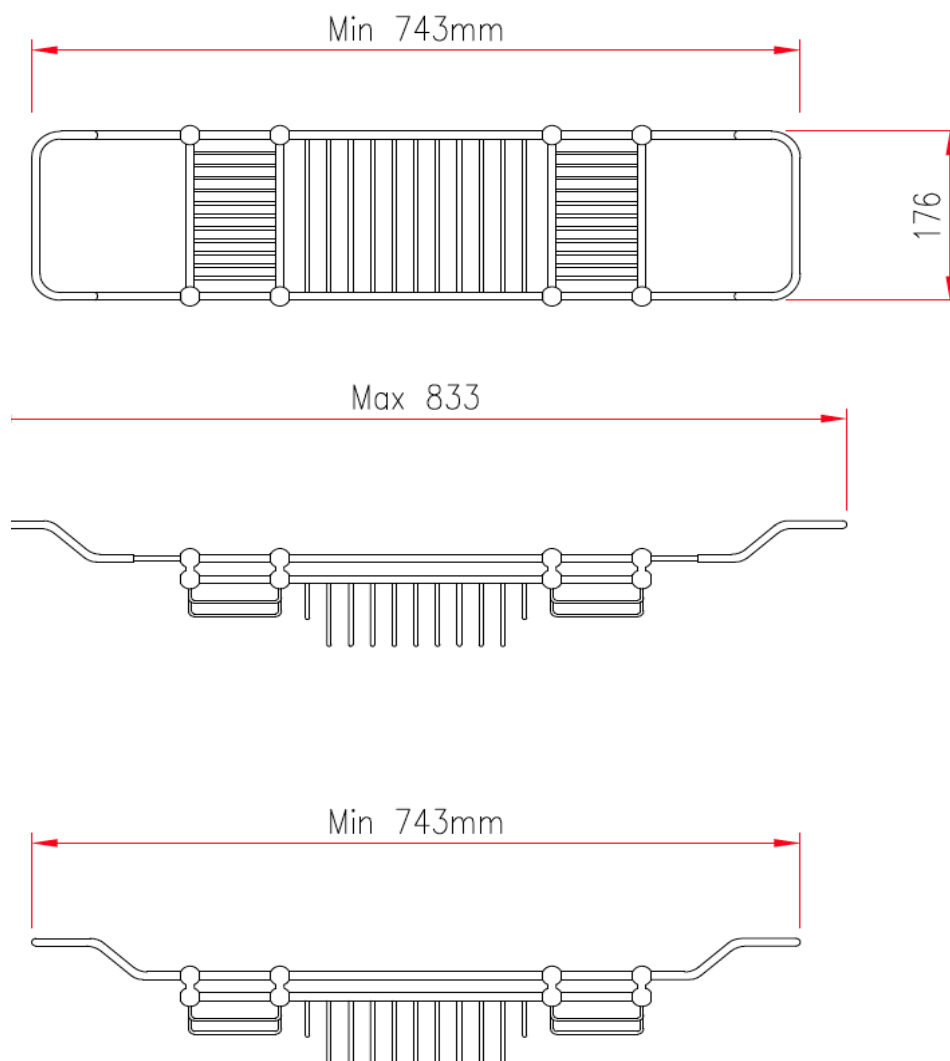

DATE	DEC.2012
DESIGNED BY	M. CHADDER
COPYRIGHT	YES
MADE IN	ENGLAND

PRODUCT R 18 ROYAL BATH RACK	FINISHES CHROME NICKEL ANTIQUÉ GOLD

Details

© 2012 Chadder and Co. All rights Reserved, dimensions subject to alteration and Change

* Note all dimensions and notes are for guidance only, always have the physical Item on site before plumbing

Notes

ROYAL ACCESSORY RANGE

R18 ROYAL BATH RACK