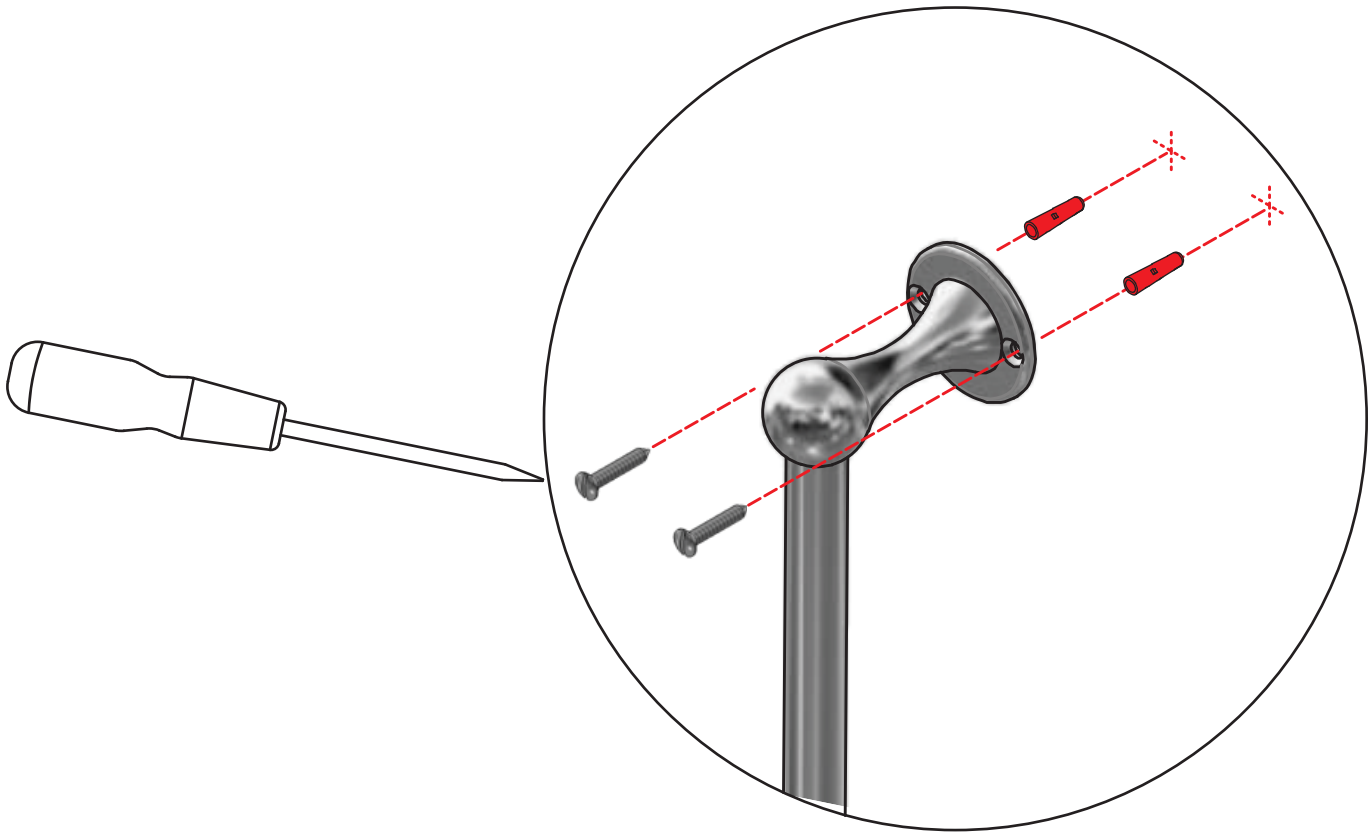

BY APPOINTMENT TO HER MAJESTY THE QUEEN
BATHROOM REFURBISHMENT
BATH SHIELD UK LTD. T/A CHADDER AND CO.
SUSSEX

CHADDER & CO.

Classic Slide Rail with Stopcock Installation manual

Blenheim Studio, London Road, Forest Row, East Sussex, RH18 5EZ England
Telephone: 01342 823243

**DIMENSIONS &
INSTALLATION**

INSTALLATION

PARTS LIST