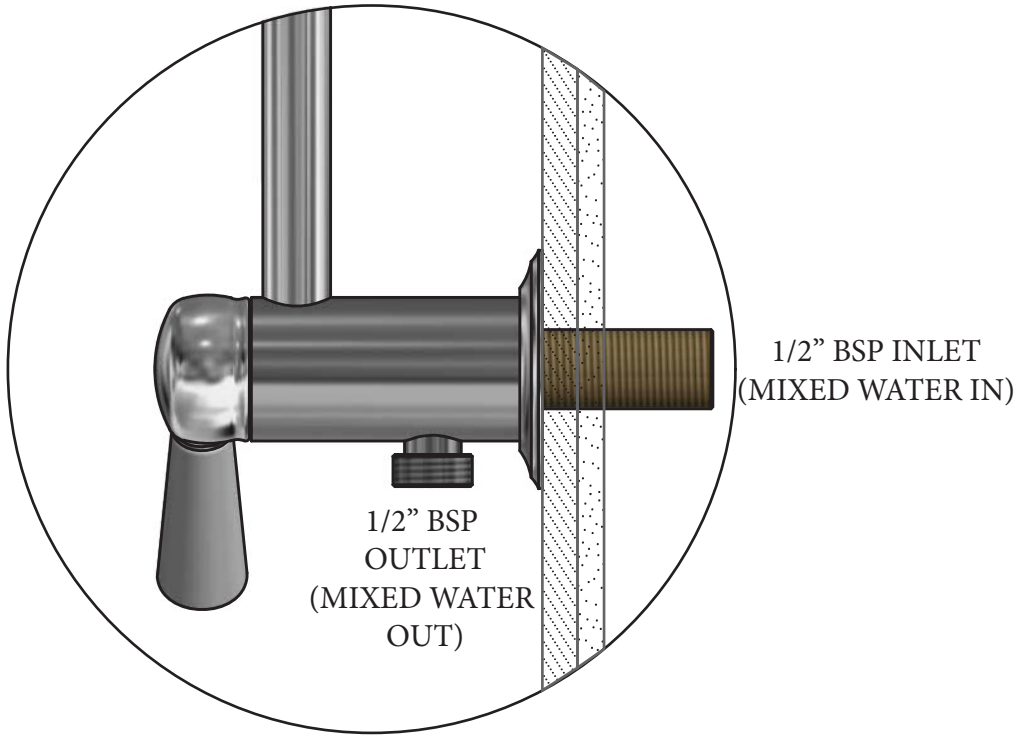

BY APPOINTMENT TO HER MAJESTY THE QUEEN
BATHROOM REFURBISHMENT
BATH SHIELD UK LTD. T/A CHADDER AND CO.
SUSSEX

CHADDER & CO.

Classic Slide Rail with Stopcock Installation manual

Blenheim Studio, London Road, Forest Row, East Sussex, RH18 5EZ England
Telephone: 01342 823243

**DIMENSIONS &
INSTALLATION**

INSTALLATION

PARTS LIST