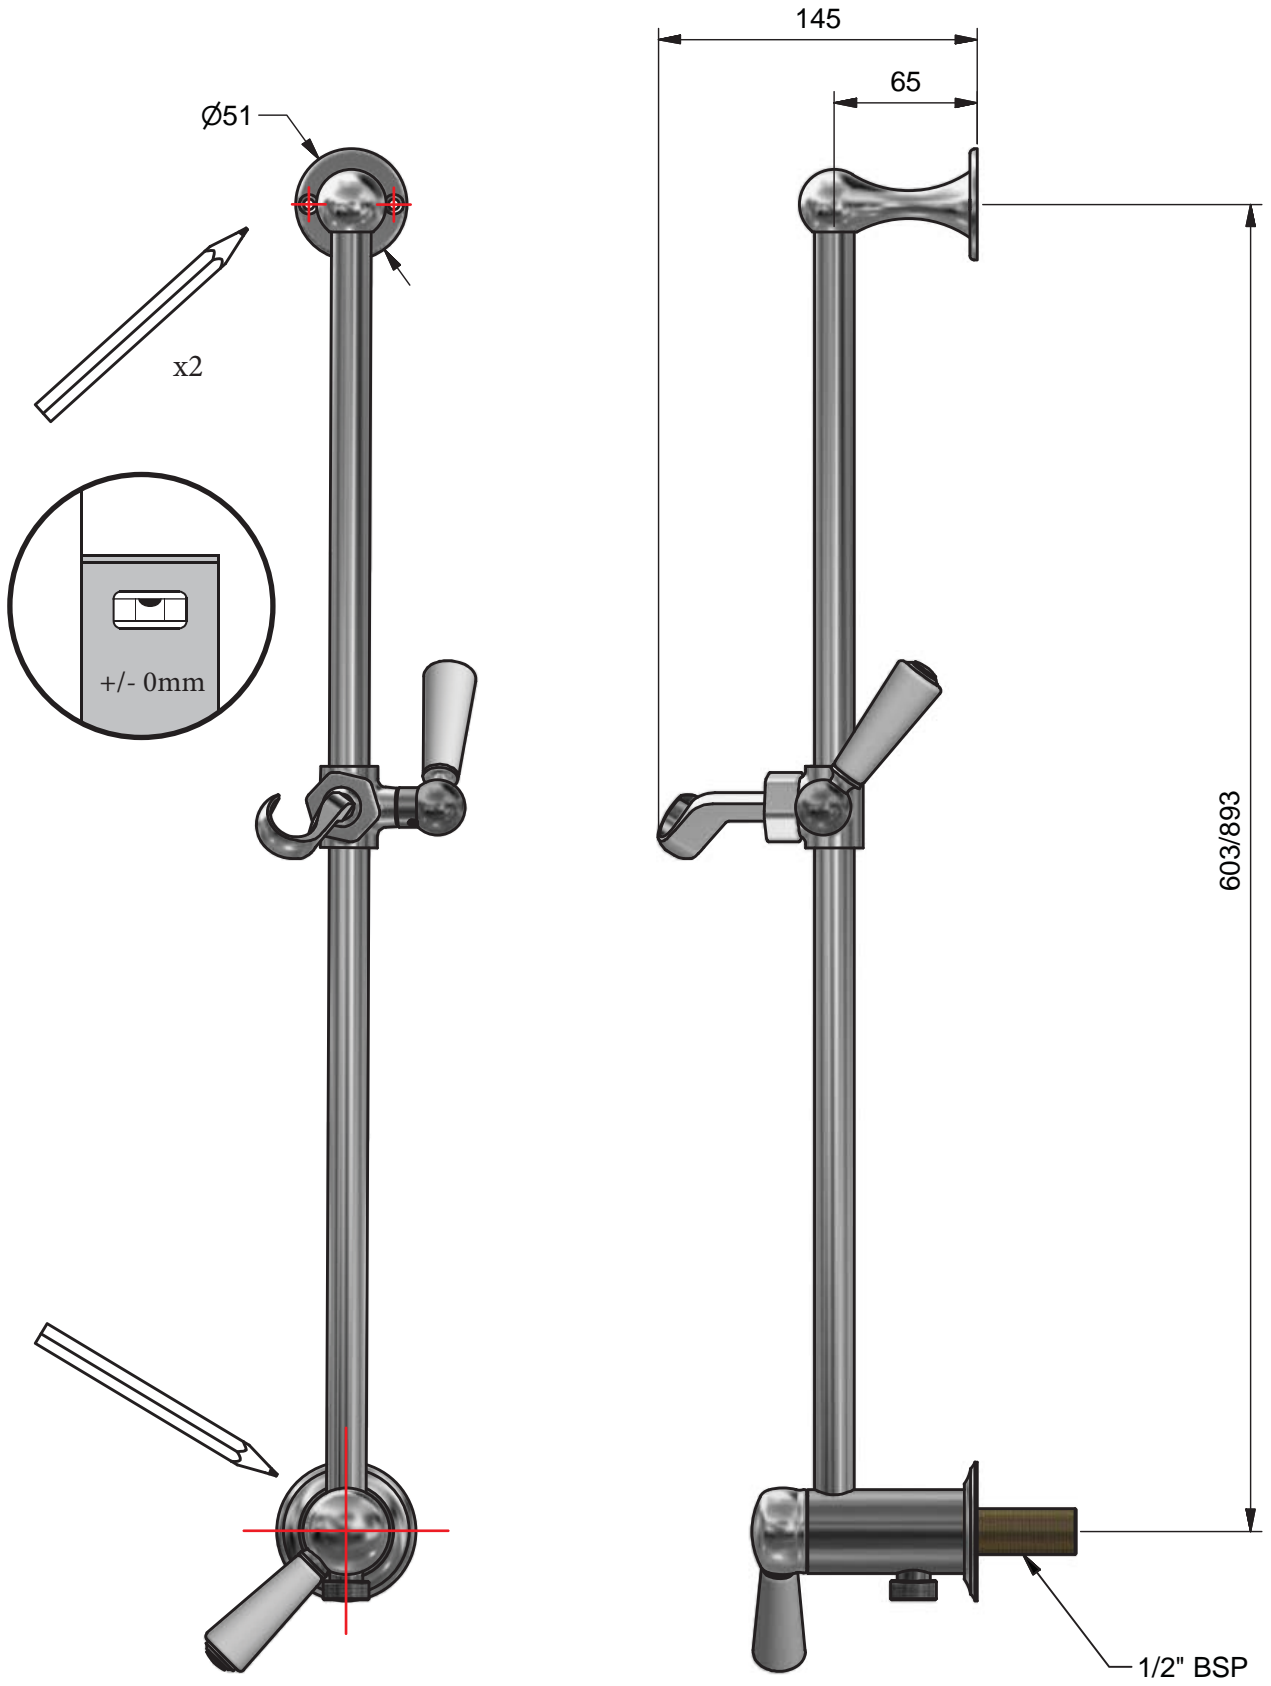

BY APPOINTMENT TO HER MAJESTY THE QUEEN
BATHROOM REFURBISHMENT
BATH SHIELD UK LTD. T/A CHADDER AND CO.
SUSSEX

CHADDER & CO.

Classic Slide Rail with Stopcock Installation manual

Blenheim Studio, London Road, Forest Row, East Sussex, RH18 5EZ England
Telephone: 01342 823243

**DIMENSIONS &
INSTALLATION**

INSTALLATION

PARTS LIST