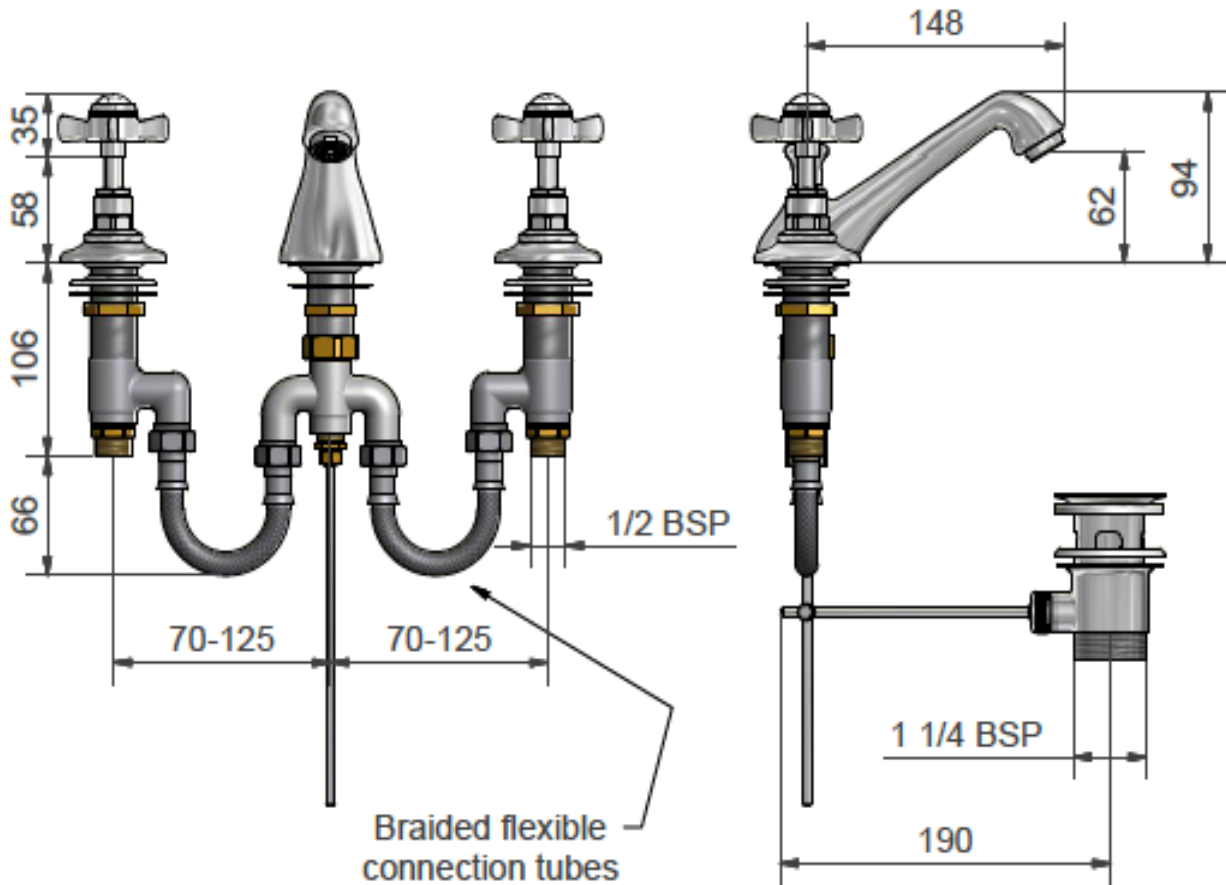

DATE	2015
DESIGNED BY	M. CHADDER
COPYRIGHT	YES
MADE IN	ENGLAND

PRODUCT	FINISHES
C240 THREE HOLE BASIN MIXER	CHROME / NICKEL / GOLD CROSS TOP HEADS WHITE OR BLACK LEVERS WHITE OR BLACK CRYSTAL LEVERS

Details

© 2012 Chadder and Co. All rights Reserved, dimensions subject to alteration and Change

* Note all dimensions and notes are for guidance only, always have the physical Item on site before plumbing

Notes

MADE IN ENGLAND FROM SOLID BRASS 1/4 TURN HEADS