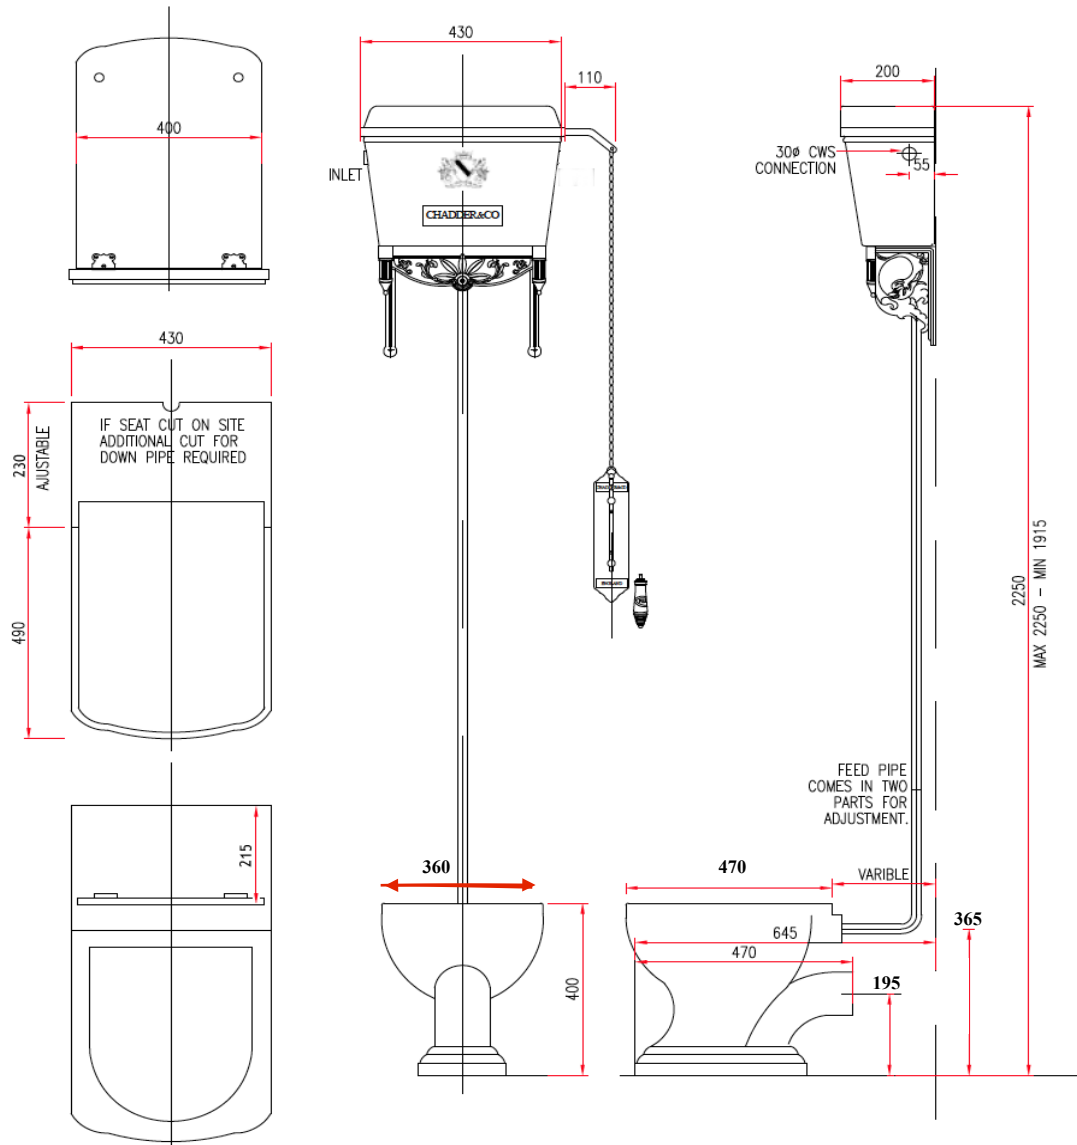

**Details**

© 2012 Chadder and Co. All rights Reserved, dimensions subject to alteration and Change

**Notes**

BLENHEIM CAST METAL CISTERN AND BRACKETS, CISTERN WATER INLET ON LEFT + PULL SUPPLIED WITH STANDARD PULL CHAIN , BUT WALL MOUNTED PULL CHAIN HOLDER AVAIL AS AN OPTION.

STANDARD TOILET SEAT OR THRONE SEAT AVAILABLE IN :SATIN OR GLOSS FINISH / OAK - MAHOGANY WHITE. THE REAR BACK FLAP OF THE THRONE SEAT CAN BE CUT DOWN TO SIZE SMALL BRACKETS ARE ALSO AVAILABLE FOR FITTING UNDER THE BACK OF THE THRONE SEAT