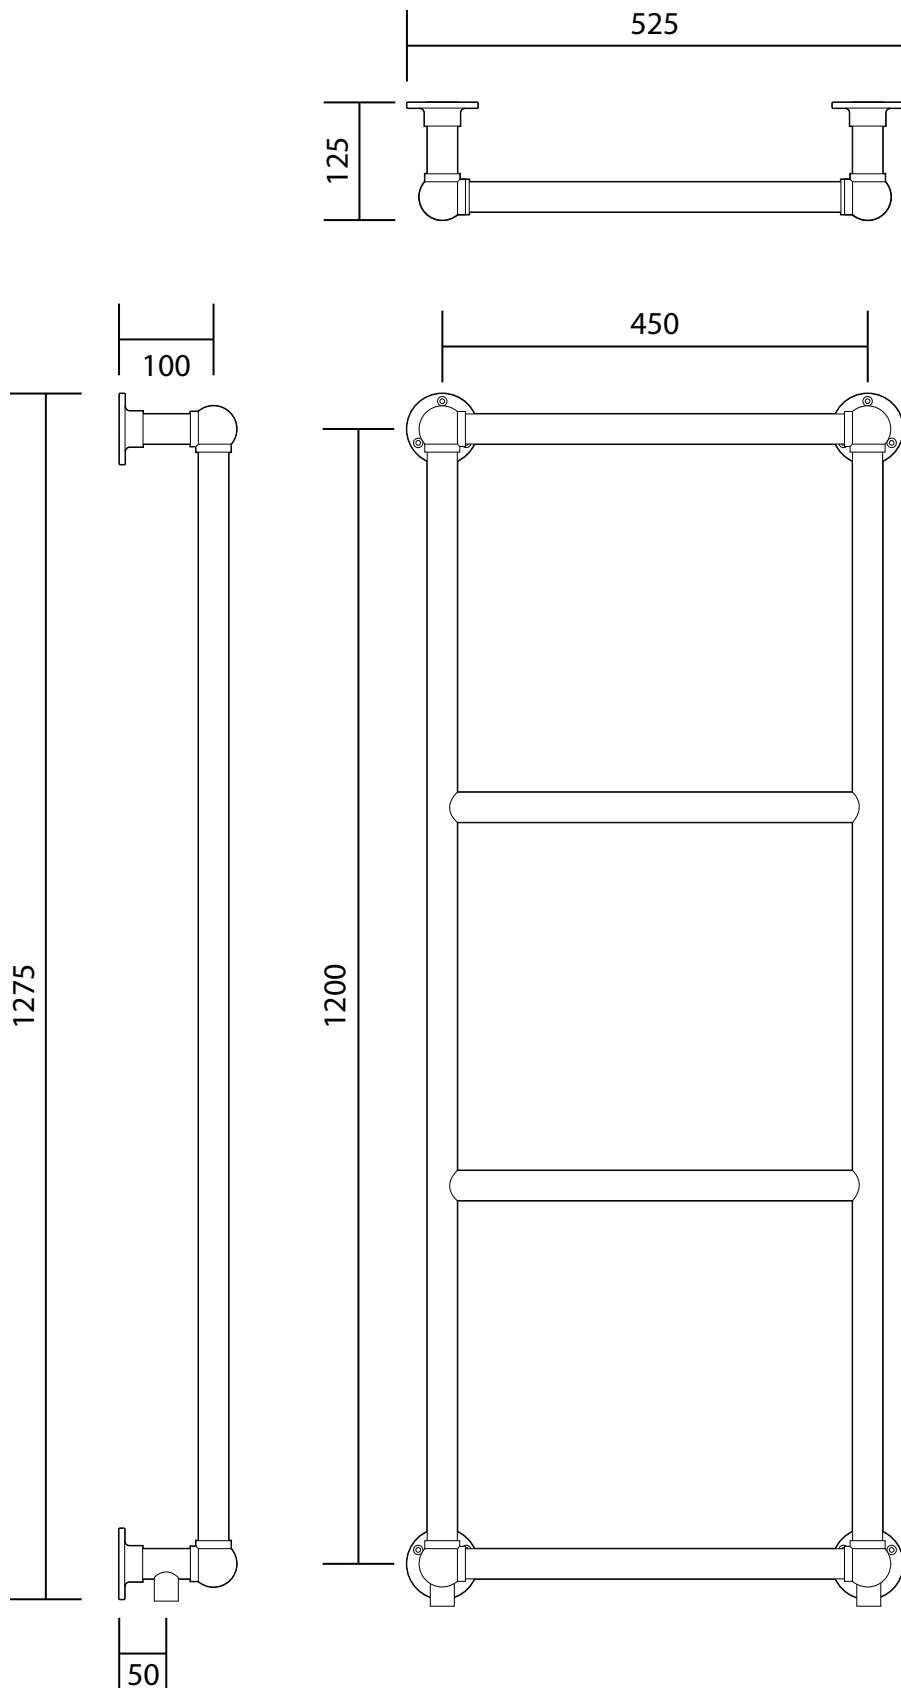

Windsor 1275

Height: 1275
Width: 525
Depth: 125

Tube Ø: 31.8mm
Output @50°CΔT: 246 W
Elec. element if specified: n/a

CHADDER & CO.

Blenheim Studio, London Road
Forest Row, East Sussex RH18 5EZ
Tel: (0) 1342 823097 Fax: (0)1342 823097
www.chadder.com

DIMENSIONS ARE IN MILLIMETERS

MATERIAL: Manufactured from ISO/CEN CuZn30As (BS CZ126) brass tube

SCALE: 1:8