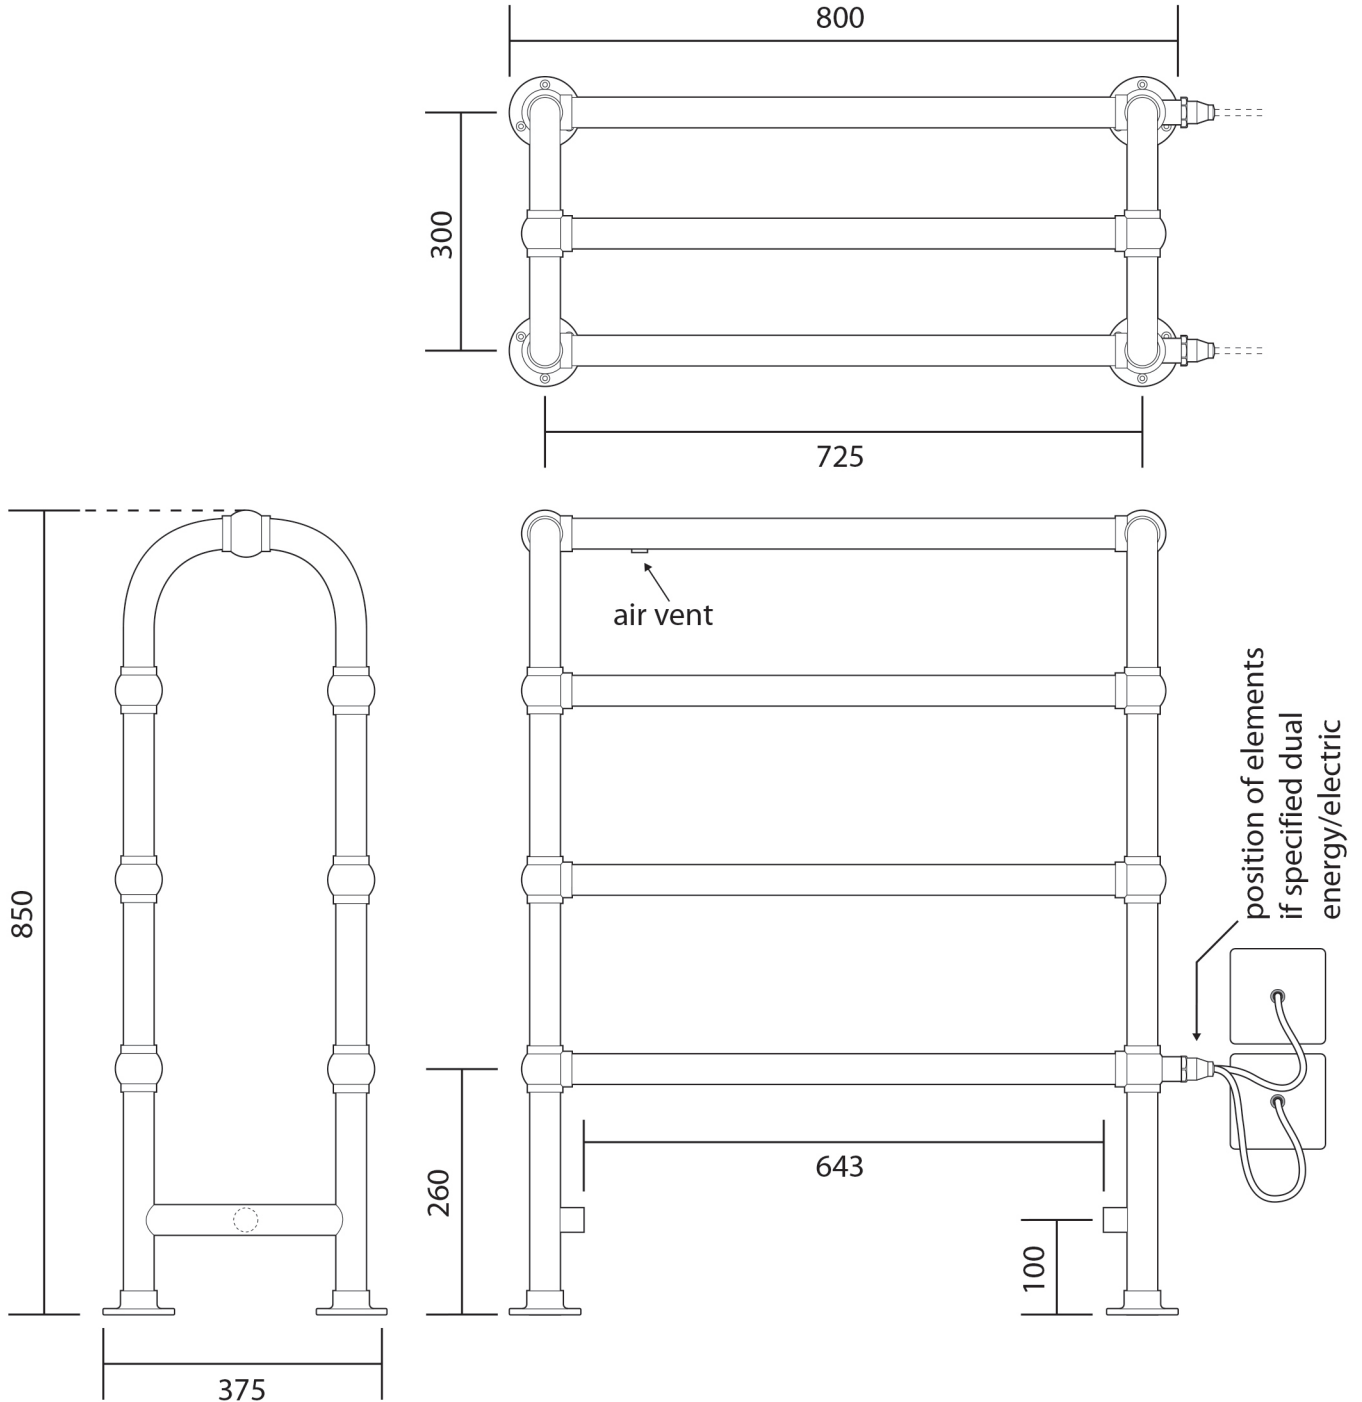

Chadder arched 800

Height: 850
Width: 800
Depth: 375

Tube Ø: 31.8mm
Output @50°CΔT: 389 W
Elec. element if specified: 2 X 75W

*Approximate dimension-see relevant valve drawing for details.

CHADDER & CO.

Blenheim Studio, London Road
Forest Row, East Sussex RH18 5EZ
Tel: (0) 1342 823097 Fax: (0)1342 823097
www.chadder.com

DIMENSIONS ARE IN MILLIMETERS

MATERIAL: Manufactured from ISO/CEN CuZn30As (BS CZ126) brass tube

SCALE: 1:8