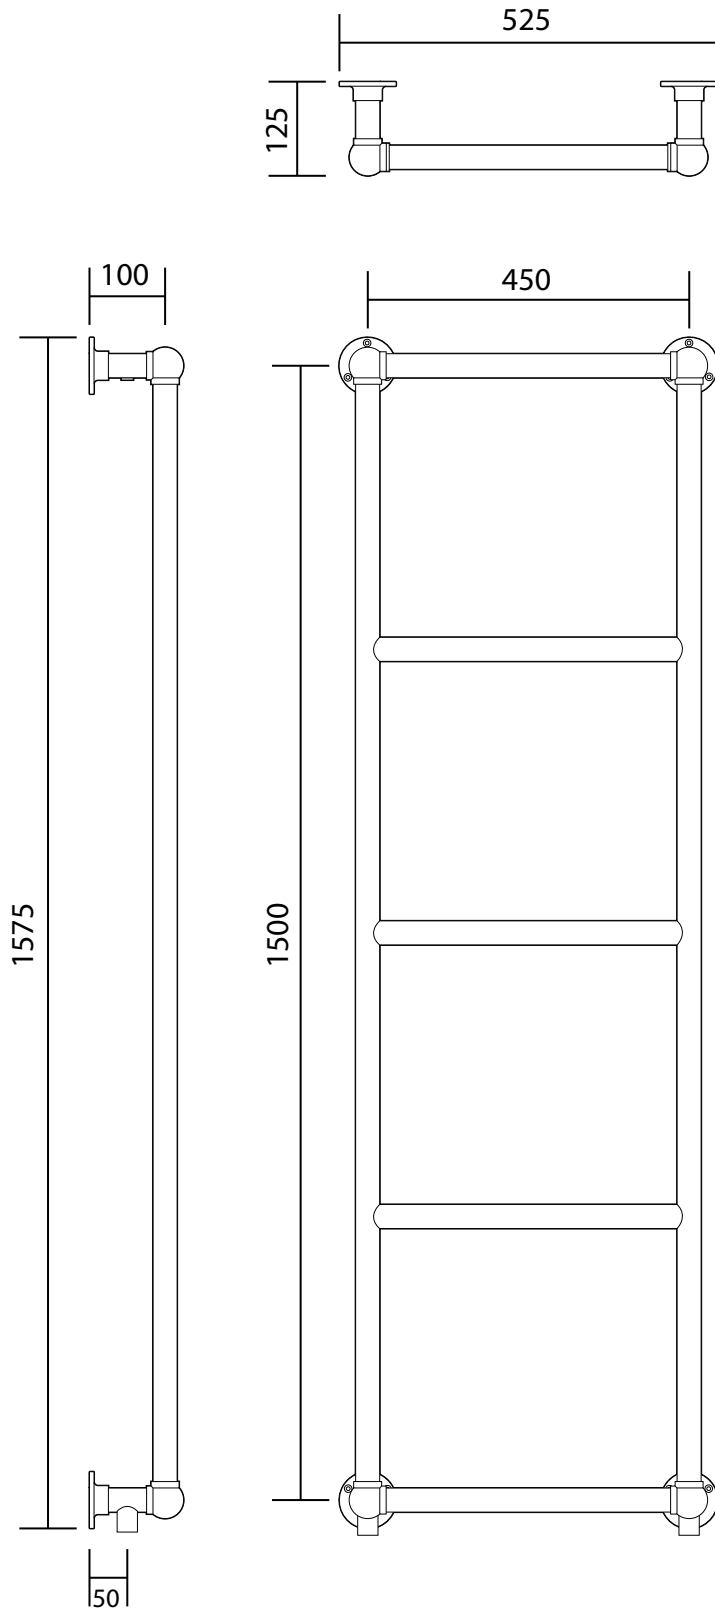

# Windsor 1575

Height: 1575  
Width: 525  
Depth: 125

Tube Ø: 31.8mm  
Output @50°CΔT: 276 W  
Elec. element if specified: n/a

## CHADDER & CO.

Blenheim Studio, London Road  
Forest Row, East Sussex RH18 5EZ  
Tel: (0) 1342 823097 Fax: (0)1342 823097  
www.chadder.com

DIMENSIONS ARE IN MILLIMETERS

MATERIAL: Manufactured from ISO/CEN CuZn30As (BS CZ126) brass tube

SCALE: 1:10