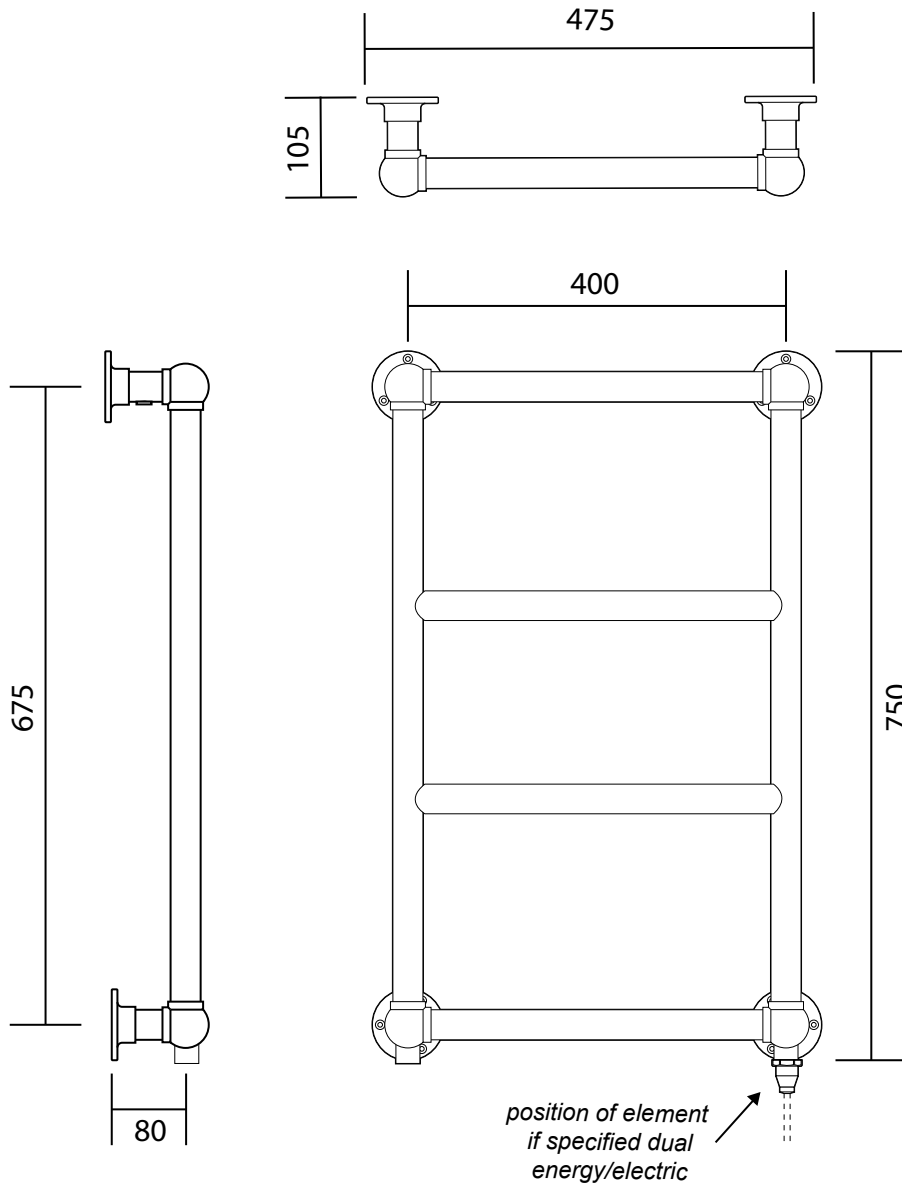

Windsor 750

Height: 750
Width: 475
Depth: 105

Tube Ø: 31.8mm
Output @50°CΔT: 169 W
Elec. element if specified: 100 W

CHADDER & CO.

Blenheim Studio, London Road
Forest Row, East Sussex RH18 5EZ
Tel: (0) 1342 823097 Fax: (0)1342 823097
www.chadder.com

DIMENSIONS ARE IN MILLIMETERS

MATERIAL: Manufactured from ISO/CEN CuZn30As (BS CZ126) brass tube

SCALE: 1:8